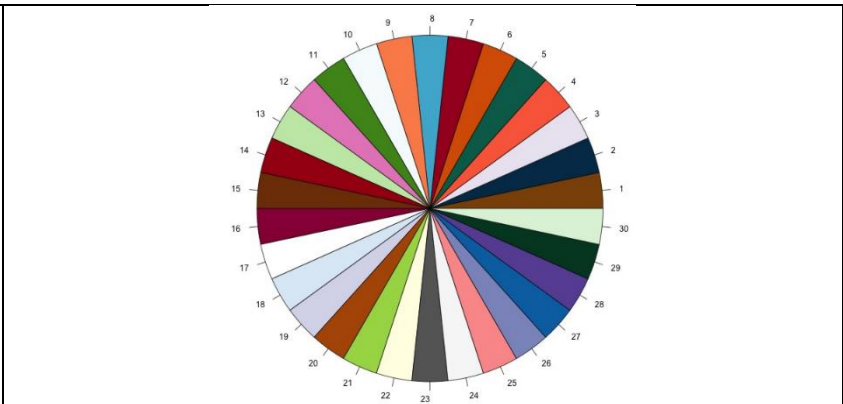

Color palettes that can be seen by the color blind

			
<p>Blue #332288 Green #117733 Aqua #44AA99 Carolina Blue #88CCEE Yellow #DDCC77 Rose #CC6677 Magenta #AA4499 Dark Magenta #882255</p>	<p>Periwinkle #648FFF Purple #785EF0 Magenta #DC267F Orange #FE6100 Yellow #FFB000</p>	<p>Please do not use Pink and Black alone.</p> <p>For the top box, the color codes are below</p>	<p>rgb(255, 204, 153) rgb(204, 204, 255) rgb(255, 102, 102) rgb(139, 230, 2) red yellow rgb(51, 51, 255) rgb(153, 153, 153) rgb(153, 0, 0) rgb(51, 51, 51) rgb(0, 0, 102) rgb(120, 102, 75)</p>

"#000000", "#004949", "#009292", "#ff6db6", "#ffb6db", "#490092", "#006ddb", "#b66dff", "#6db6ff", "#b6dbff", "#920000", "#924900", "#db6d00", "#24ff24", "#ffff6d"

"#E5F5F9" "#1D91C0" "#67001F" "#F7FCFD" "#CB181D"
 "#78C679" "#F46D43" "#A6CEE3" "#FD8D3C" "#A6D854"
 "#D4B9DA" "#6A51A3" "#7F0000" "#D9D9D9" "#FFF7BC"
 "#000000" "#F0F0F0" "#C7EAE5" "#003C30" "#F16913"
 "#FFF7FB" "#8C6BB1" "#C7E9B4" "#762A83" "#FC9272"
 "#AE017E" "#F7F7F7" "#DF65B0" "#EF3B2C" "#74C476"

The palette with grey: "#999999", "#E69F00", "#56B4E9", "#009E73", "#F0E442", "#0072B2", "#D55E00", "#CC79A7"

The palette with black: "#000000", "#E69F00", "#56B4E9", "#009E73", "#F0E442", "#0072B2", "#D55E00", "#CC79A7"

Original	Simulation			Hue	for Photoshop, Illustrator, Freehand, etc.			for Word, Power Point, Canvas, etc.		
	Protan	Deutan	Tritan		C,M,Y,K (%)	R,G,B (0-255)	R,G,B (%)	R,G,B (%)	R,G,B (%)	
1				Black	-°	(0,0,0,100)	(0,0,0)	(0,0,0)	(0,0,0)	
2				Orange	41°	(0,50,100,0)	(230,159,0)	(90,60,0)	(90,60,0)	
3				Sky Blue	202°	(80,0,0,0)	(86,180,233)	(35,70,90)	(35,70,90)	
4				bluish Green	164°	(97,0,75,0)	(0,158,115)	(0,60,50)	(0,60,50)	
5				Yellow	56°	(10,5,90,0)	(240,228,66)	(95,90,25)	(95,90,25)	
6				Blue	202°	(100,50,0,0)	(0,114,178)	(0,45,70)	(0,45,70)	
7				Vermillion	27°	(0,80,100,0)	(213,94,0)	(80,40,0)	(80,40,0)	
8				reddish Purple	326°	(10,70,0,0)	(204,121,167)	(80,60,70)	(80,60,70)	