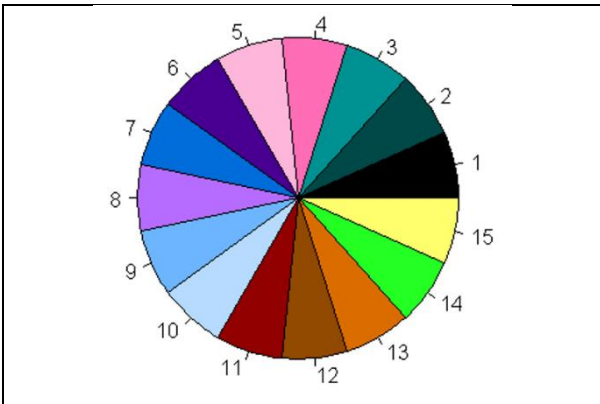

Color palettes that can be seen by the color blind

			
<p>Blue #332288 Green #117733 Aqua #44AA99 Carolina Blue #88CCEE Yellow #DDCC77 Rose #CC6677 Magenta #AA4499 Dark Magenta #882255</p>	<p>Periwinkle #648FFF Purple #785EF0 Magenta #DC267F Orange #FE6100 Yellow #FFB000</p>	<p>Please do not use Pink and Black alone.</p> <p>For the top box, the color codes are below</p>	<p>rgb(255, 204, 153) rgb(204, 204, 255) rgb(255, 102, 102) rgb(139, 230, 2) red yellow rgb(51, 51, 255) rgb(153, 153, 153) rgb(153, 0, 0) rgb(51, 51, 51) rgb(0, 0, 102) rgb(120, 102, 75)</p>

"#000000", "#004949", "#009292", "#ff6db6", "#ffb6db", "#490092", "#006ddb", "#b66dff", "#6db6ff", "#b6dbff", "#920000", "#924900", "#db6d00", "#24ff24", "#ffff6d"

"#E5F5F9" "#1D91C0" "#67001F" "#F7FCFD" "#CB181D"
 "#78C679" "#F46D43" "#A6CEE3" "#FD8D3C" "#A6D854"
 "#D4B9DA" "#6A51A3" "#7F0000" "#D9D9D9" "#FFF7BC"
 "#000000" "#F0F0F0" "#C7EAE5" "#003C30" "#F16913"
 "#FFF7FB" "#8C6BB1" "#C7E9B4" "#762A83" "#FC9272"
 "#AE017E" "#F7F7F7" "#DF65B0" "#EF3B2C" "#74C476"

The palette with grey: "#999999", "#E69F00", "#56B4E9", "#009E73", "#F0E442", "#0072B2", "#D55E00", "#CC79A7"

The palette with black: "#000000", "#E69F00", "#56B4E9", "#009E73", "#F0E442", "#0072B2", "#D55E00", "#CC79A7"

Original	Simulation			Hue	for Photoshop, Illustrator, Freehand, etc.			for Word, Power Point, Canvas, etc.		
	Protan	Deutan	Tritan		C,M,Y,K (%)	R,G,B (0-255)	R,G,B (%)	R,G,B (%)	R,G,B (%)	
1				Black	-°	(0,0,0,100)	(0,0,0)	(0,0,0)	(0,0,0)	
2				Orange	41°	(0,50,100,0)	(230,159,0)	(90,60,0)	(90,60,0)	
3				Sky Blue	202°	(80,0,0,0)	(86,180,233)	(35,70,90)	(35,70,90)	
4				bluish Green	164°	(97,0,75,0)	(0,158,115)	(0,60,50)	(0,60,50)	
5				Yellow	56°	(10,5,90,0)	(240,228,66)	(95,90,25)	(95,90,25)	
6				Blue	202°	(100,50,0,0)	(0,114,178)	(0,45,70)	(0,45,70)	
7				Vermillion	27°	(0,80,100,0)	(213,94,0)	(80,40,0)	(80,40,0)	
8				reddish Purple	326°	(10,70,0,0)	(204,121,167)	(80,60,70)	(80,60,70)	